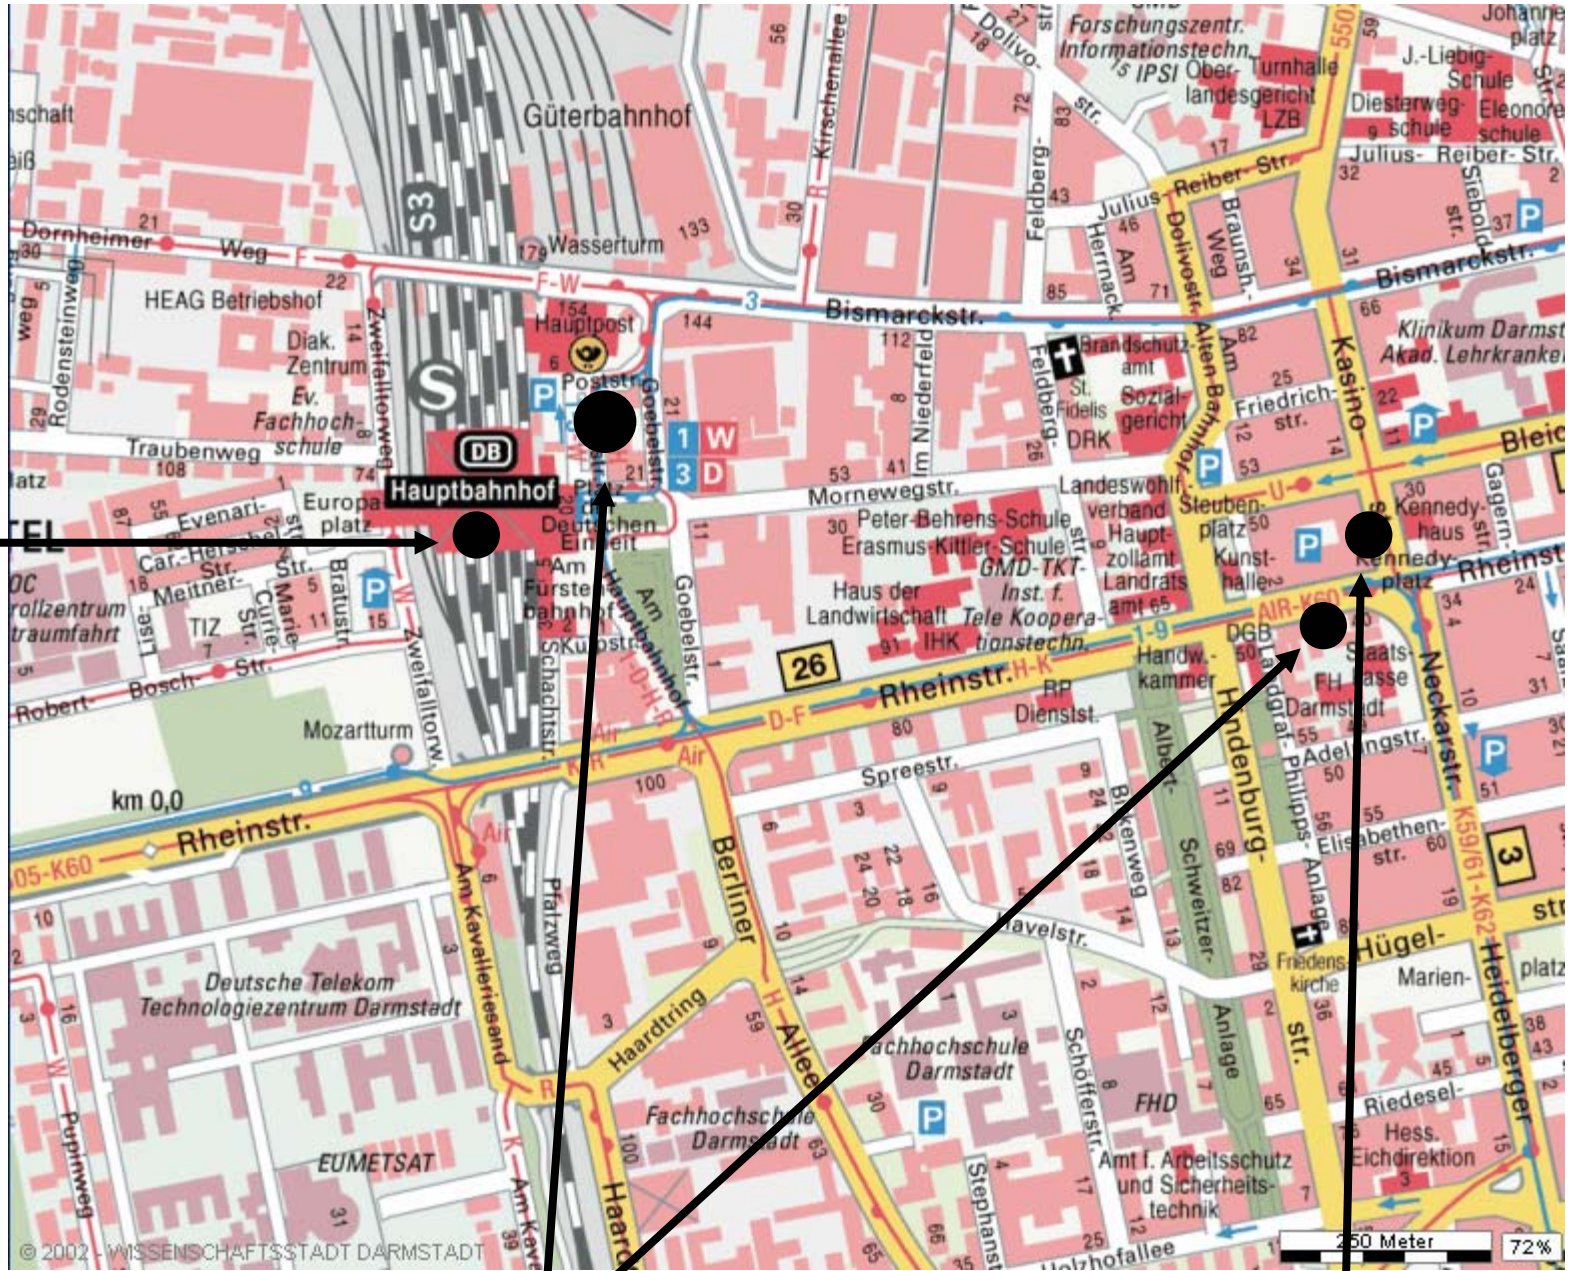

Darmstadt
Main
Railway
Station

Bus Stop

Hotel IBIS
Kasinostrasse 6